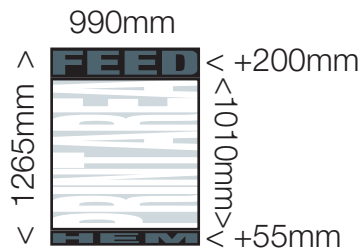

A R E N A

D I S P L A Y S Y S T E M S

info@arenaonline.co.uk
www.arenadisplaysystems.co.uk

01933 418364

- 3 single sided pull-down roller banners mounted onto telescopic support posts and bases
- Choice of 3 fixed visible graphic heights: 1010mm, 1510mm and 2010mm
- Banners can be positioned to create a flat back-wall or can be angled to fit a variety of display spaces
- Aero's modular design makes it easy to expand the display by linking additional kits together

Aero Side 1145 high

Aero Side 1620 high

Aero Side 2120 high

Aero Middle 1145 high

Aero Middle 1620 high

Aero Middle 2120 high

Print Area – The visible area of the final stand.

Feed – This additional area feeds into the stand base and is not visible.

Hem – Folded over to form a pocket these areas are not visible from the front of the system.