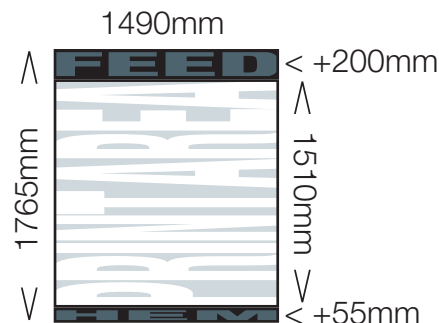

A R E N A

D I S P L A Y S Y S T E M S

info@arenaonline.co.uk
www.arenadisplaysystems.co.uk

01933 418364

- 3 single sided pull-down roller banners mounted onto telescopic support posts and bases
- Choice of 3 fixed visible graphic heights: 1010mm, 1510mm and 2010mm
- Banners can be positioned to create a flat back-wall or can be angled to fit a variety of display spaces
- Aero's modular design makes it easy to expand the display by linking additional kits together

Aero Side 1145 high

Aero Side 1620 high

Aero Side 2120 high

Aero Middle 1145 high

Aero Middle 1620 high

Aero Middle 2120 high

Print Area – The visible area of the final stand.

Feed – This additional area feeds into the stand base and is not visible.

Hem – Folded over to form a pocket these areas are not visible from the front of the system.