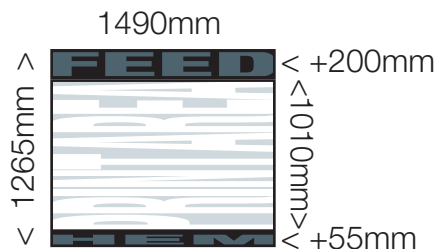

A R E N A

D I S P L A Y S Y S T E M S

info@arenaonline.co.uk
www.arenadisplaysystems.co.uk

01933 418364

- 3 single sided pull-down roller banners mounted onto telescopic support posts and bases
- Choice of 3 fixed visible graphic heights: 1010mm, 1510mm and 2010mm
- Banners can be positioned to create a flat back-wall or can be angled to fit a variety of display spaces
- Aero's modular design makes it easy to expand the display by linking additional kits together

Aero Side 1145 high

Aero Side 1620 high

Aero Side 2120 high

Aero Middle 1145 high

Aero Middle 1620 high

Aero Middle 2120 high

Print Area – The visible area of the final stand.

Feed – This additional area feeds into the stand base and is not visible.

Hem – Folded over to form a pocket these areas are not visible from the front of the system.