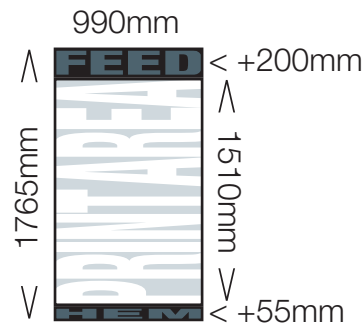

A R E N A

D I S P L A Y S Y S T E M S

info@arenaonline.co.uk
www.arenadisplaysystems.co.uk

01933 418364

- 3 single sided pull-down roller banners mounted onto telescopic support posts and bases
- Choice of 3 fixed visible graphic heights: 1010mm, 1510mm and 2010mm
- Banners can be positioned to create a flat back-wall or can be angled to fit a variety of display spaces
- Aero's modular design makes it easy to expand the display by linking additional kits together

Aero Side 1145 high

Aero Side 1620 high

Aero Side 2120 high

Aero Middle 1145 high

Aero Middle 1620 high

Aero Middle 2120 high

Print Area – The visible area of the final stand.

Feed – This additional area feeds into the stand base and is not visible.

Hem – Folded over to form a pocket these areas are not visible from the front of the system.