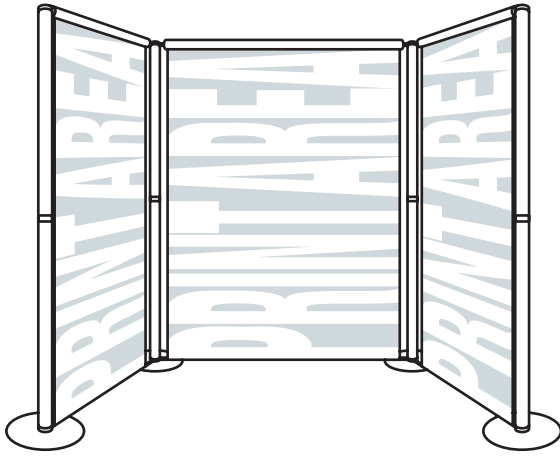

A R E N A

D I S P L A Y S Y S T E M S

info@arenaonline.co.uk
www.arenadisplaysystems.co.uk

01933 418364

- 3 single sided pull-down roller banners mounted onto telescopic support posts and bases
- Choice of 3 fixed visible graphic heights: 1010mm, 1510mm and 2010mm
- Banners can be positioned to create a flat back-wall or can be angled to fit a variety of display spaces
- Aero's modular design makes it easy to expand the display by linking additional kits together

Aero Side 1145 high

Aero Side 1620 high

Aero Side 2120 high

Aero Middle 1145 high

Aero Middle 1620 high

Aero Middle 2120 high

Print Area – The visible area of the final stand.

Feed – This additional area feeds into the stand base and is not visible.

Hem – Folded over to form a pocket these areas are not visible from the front of the system.