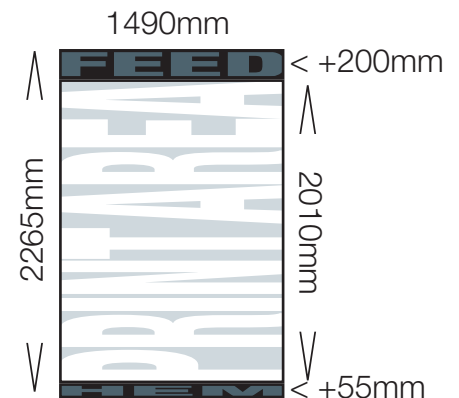

A R E N A

D I S P L A Y S Y S T E M S

info@arenaonline.co.uk
www.arenadisplaysystems.co.uk

01933 418364

- 3 single sided pull-down roller banners mounted onto telescopic support posts and bases
- Choice of 3 fixed visible graphic heights: 1010mm, 1510mm and 2010mm
- Banners can be positioned to create a flat back-wall or can be angled to fit a variety of display spaces
- Aero's modular design makes it easy to expand the display by linking additional kits together

Aero Side 1145 high

Aero Side 1620 high

Aero Side 2120 high

Aero Middle 1145 high

Aero Middle 1620 high

Aero Middle 2120 high

Print Area – The visible area of the final stand.

Feed – This additional area feeds into the stand base and is not visible.

Hem – Folded over to form a pocket these areas are not visible from the front of the system.