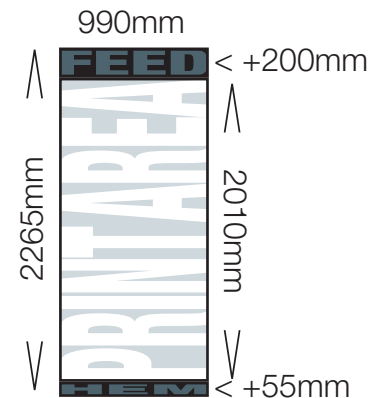

A R E N A

D I S P L A Y S Y S T E M S

info@arenaonline.co.uk
www.arenadisplaysystems.co.uk

01933 418364

- 3 single sided pull-down roller banners mounted onto telescopic support posts and bases
- Choice of 3 fixed visible graphic heights: 1010mm, 1510mm and 2010mm
- Banners can be positioned to create a flat back-wall or can be angled to fit a variety of display spaces
- Aero's modular design makes it easy to expand the display by linking additional kits together

Aero Side 1145 high

Aero Side 1620 high

Aero Side 2120 high

Aero Middle 1145 high

Aero Middle 1620 high

Aero Middle 2120 high

Print Area – The visible area of the final stand.

Feed – This additional area feeds into the stand base and is not visible.

Hem – Folded over to form a pocket these areas are not visible from the front of the system.