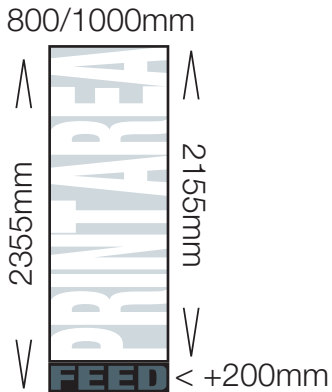

ARENA

DISPLAY SYSTEMS

info@arenaonline.co.uk
www.arenadisplaysystems.co.uk

01933 418364

Advance OLD STYLE

Advance 2

Barracuda OLD STYLE

Discovery

Excalibur OLD STYLE

Hurricane

Imagine OLD STYLE

Original 1

Rollow OLD STYLE

Print Area – The visible area of the final bannerstand.

Feed – This additional area feeds into the stand base and is not visible.

Hem – Folded over to form a pocket these areas are not visible from the front of the system.