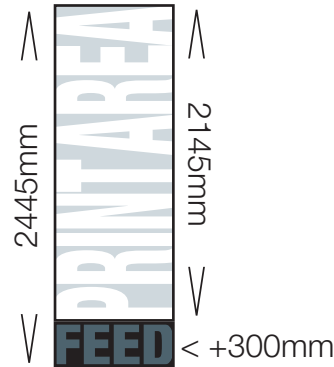

Feed – This additional area feeds into the stand base and is not visible.

Hem – Folded over to form a pocket these areas are not visible from the front of the system.

ARENA

DISPLAY SYSTEMS

info@arenaonline.co.uk
www.arenadisplaysystems.co.uk

01933 418364

Original 2

600/800/1000/1200mm

Original 3

600/800/1000/1200/1500/2000mm

Pacific

800/1000mm

Pull Up

800mm

Stretch

800/1000mm

Uno

400/600/800/1000/1200/1500mm

Uno 2.9

600/800/1000/1200/1500mm

Vortex

800mm

The graphic is attached with an eyelet in each corner. Ø25mm ϕ 30mm in.

Wedge

300/600/800/1000mm

Print Area – The visible area of the final bannerstand.

Feed – This additional area feeds into the stand base and is not visible.