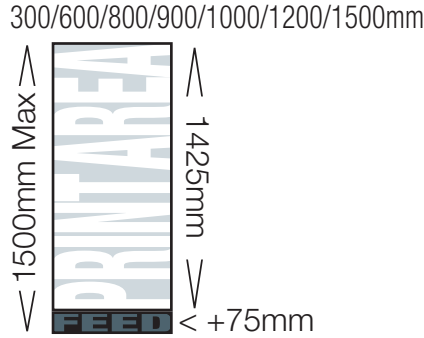

Hem – Folded over to form a pocket these areas are not visible from the front of the system.

ARENA

DISPLAY SYSTEMS

info@arenaonline.co.uk
www.arenadisplaysystems.co.uk

01933 418364

Expand Quickscreen 3

Fantasy