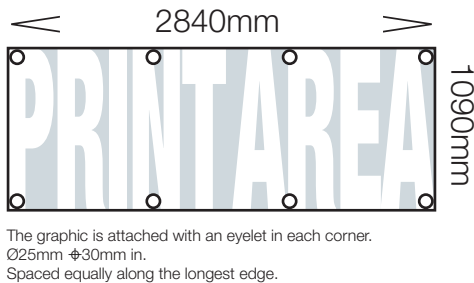

Monsoon EXTEND