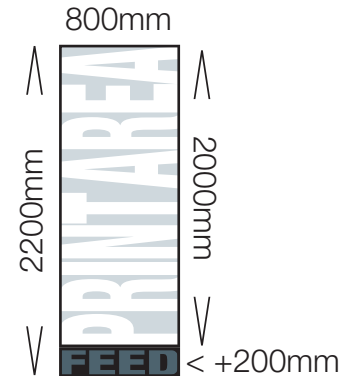

800mm

The graphic is attached with an eyelet in each corner. Ø25mm ϕ 30mm in.

Wedge

300/600/800/1000mm

Print Area – The visible area of the final bannerstand.

Feed – This additional area feeds into the stand base and is not visible.

Hem – Folded over to form a pocket these areas are not visible from the front of the system.

ARENA

DISPLAY SYSTEMS

info@arenaonline.co.uk
www.arenadisplaysystems.co.uk

01933 418364

Whirlwind

595mm

The Whirlwind is a double sided A1 swing frame.
The visual area is 585x835mm

Excalibur OLD STYLE

Hurricane

Imagine OLD STYLE

Original 1

Rollow OLD STYLE

Print Area – The visible area of the final bannerstand.

Feed – This additional area feeds into the stand base and is not visible.

Hem – Folded over to form a pocket these areas are not visible from the front of the system.

ARENA

DISPLAY SYSTEMS

info@arenaonline.co.uk
www.arenadisplaysystems.co.uk

01933 418364

Rollow

Storm PRO V2

The banner can be rotated through 90° for landscape or portrait format.

Print Area – The visible area of the final bannerstand.