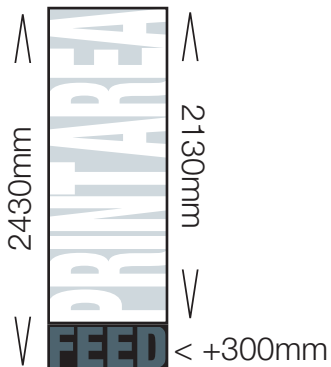

Blizzard

800mm

Boomerang 1800high

600mm

Dash Mega

800/1000mm

Eco

800/1000mm

Excaliber

800/1000mm

Expand M2

850mm

Expand Mediascreen 1

850/1000mm

Print Area – The visible area of the final bannerstand.

Feed – This additional area feeds into the stand base and is not visible.

800mm

The graphic is attached with an eyelet in each corner. Ø25mm ϕ 30mm in.

Wedge

300/600/800/1000mm

Print Area – The visible area of the final bannerstand.

Feed – This additional area feeds into the stand base and is not visible.