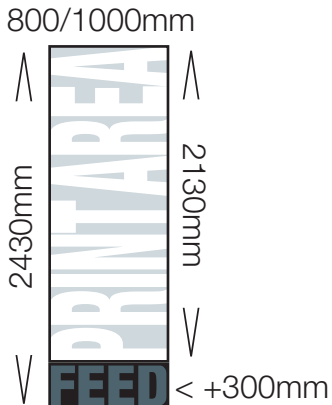

ARENA

DISPLAY SYSTEMS

info@arenaonline.co.uk
www.arenadisplaysystems.co.uk

01933 418364

Expand Quickscreen 3

Fantasy

Hydro 2

Imagine

Lightning

Monsoon

Monsoon EXTEND

Mosquito

Orient

Print Area – The visible area of the final bannerstand.

Feed – This additional area feeds into the stand base and is not visible.

Hem – Folded over to form a pocket these areas are not visible from the front of the system.