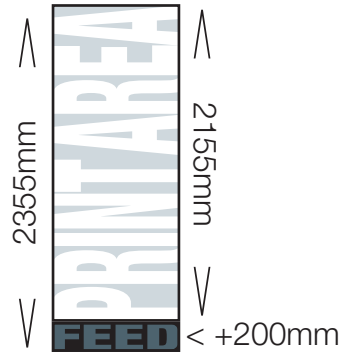

Blizzard

800mm

Boomerang 1800high

600mm

Dash Mega

800/1000mm

Eco

800/1000mm

Excaliber

800/1000mm

Expand M2

850mm

Expand Mediascreen 1

850/1000mm

Print Area – The visible area of the final bannerstand.

Feed – This additional area feeds into the stand base and is not visible.

800mm

The graphic is attached with an eyelet in each corner. Ø25mm ϕ 30mm in.

Wedge

300/600/800/1000mm

Print Area – The visible area of the final bannerstand.

Feed – This additional area feeds into the stand base and is not visible.