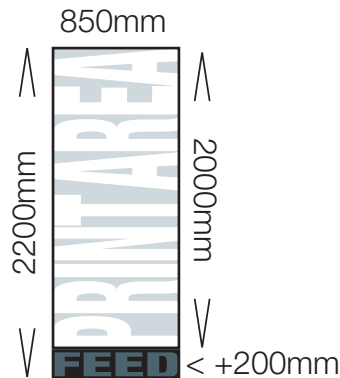

Hydro 2

Imagine

Lightning

Monsoon

Monsoon EXTEND

Mosquito

Orient

Print Area – The visible area of the final bannerstand.

Feed – This additional area feeds into the stand base and is not visible.

Hem – Folded over to form a pocket these areas are not visible from the front of the system.

ARENA

DISPLAY SYSTEMS

info@arenaonline.co.uk
www.arenadisplaysystems.co.uk