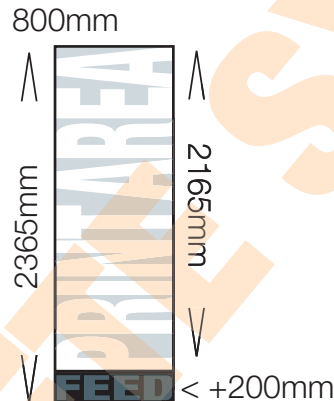

800mm

The graphic is attached with an eyelet in each corner. Ø25mm ϕ 30mm in.

Wedge

300/600/800/1000mm

Print Area – The visible area of the final bannerstand.

Feed – This additional area feeds into the stand base and is not visible.

Hem – Folded over to form a pocket these areas are not visible from the front of the system.

ARENA

DISPLAY SYSTEMS

info@arenaonline.co.uk
www.arenadisplaysystems.co.uk

01933 418364

Whirlwind

595mm

The Whirlwind is a double sided A1 swing frame.
The visual area is 585x835mm

Print Area – The visible area of the final bannerstand.

Feed – This additional area feeds into the stand base and is not visible.

Hem – Folded over to form a pocket these areas are not visible from the front of the system.

Excalibur OLD STYLE

Hurricane

Imagine OLD STYLE

Original 1

Rollow OLD STYLE

Print Area – The visible area of the final bannerstand.

Feed – This additional area feeds into the stand base and is not visible.

Hem – Folded over to form a pocket these areas are not visible from the front of the system.