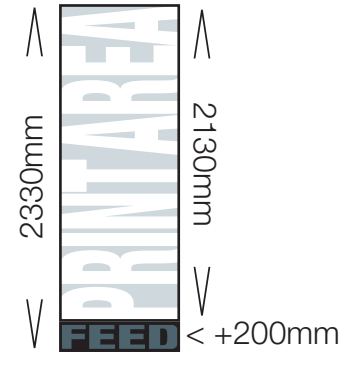

01933 418364

Original 2

600/800/1000/1200mm

Original 3

600/800/1000/1200/1500/2000mm

Pacific

800/1000mm

Pull Up

800mm

Stretch

800/1000mm

Uno

400/600/800/1000/1200/1500mm

Uno 2.9

600/800/1000/1200/1500mm

Vortex

800mm

The graphic is attached with an eyelet in each corner. Ø25mm ϕ 30mm in.

Wedge

300/600/800/1000mm

Print Area – The visible area of the final bannerstand.

Feed – This additional area feeds into the stand base and is not visible.