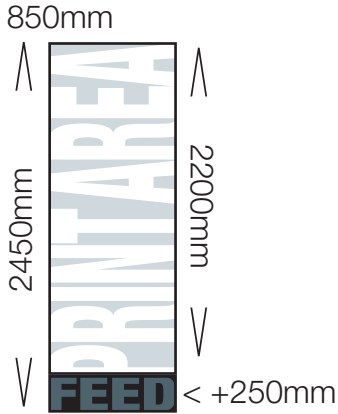

ARENA

DISPLAY SYSTEMS

info@arenaonline.co.uk
www.arenadisplaysystems.co.uk

01933 418364

Expand Quickscreen 3