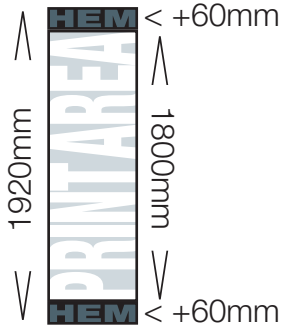

Blizzard

800mm

Boomerang 1800high

600mm

Dash Mega

800/1000mm

Eco

800/1000mm

Excaliber

800/1000mm

Expand M2

850mm

Expand Mediascreen 1

850/1000mm

Print Area – The visible area of the final bannerstand.

Feed – This additional area feeds into the stand base and is not visible.

800mm

The graphic is attached with an eyelet in each corner. Ø25mm ϕ 30mm in.

Wedge

300/600/800/1000mm

Print Area – The visible area of the final bannerstand.

Feed – This additional area feeds into the stand base and is not visible.