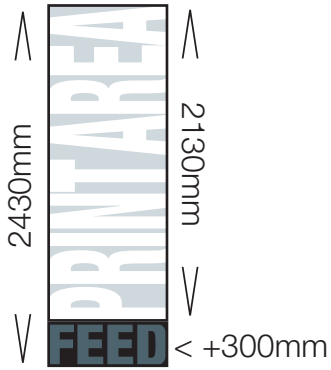

ARENA

DISPLAY SYSTEMS

info@arenaonline.co.uk
www.arenadisplaysystems.co.uk

01933 418364

Barracuda

800/1000mm