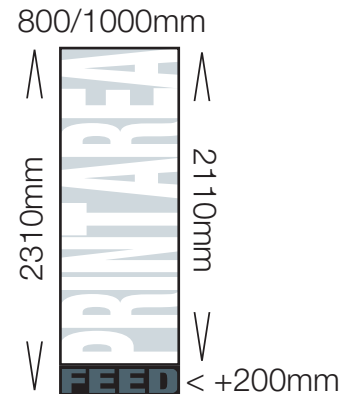

Hydro 2

Imagine

Lightning

Monsoon

Monsoon EXTEND

Mosquito

Orient

Print Area – The visible area of the final bannerstand.