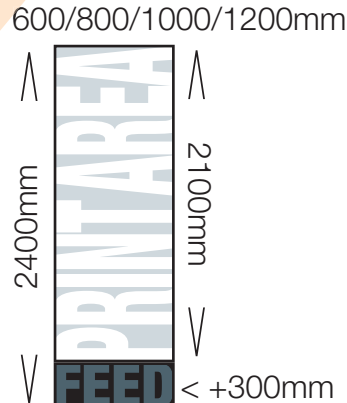

Excalibur OLD STYLE

Hurricane

Imagine OLD STYLE

Original 1

Rollow OLD STYLE

Print Area – The visible area of the final bannerstand.

Feed – This additional area feeds into the stand base and is not visible.

Hem – Folded over to form a pocket these areas are not visible from the front of the system.