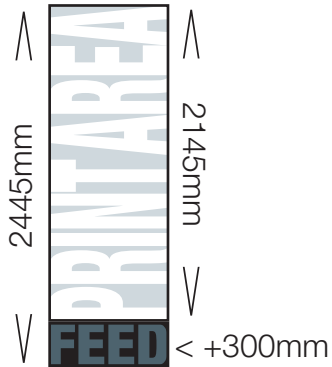

Feed – This additional area feeds into the stand base and is not visible.

Hem – Folded over to form a pocket these areas are not visible from the front of the system.

ARENA

DISPLAY SYSTEMS

info@arenaonline.co.uk
www.arenadisplaysystems.co.uk

01933 418364

Original 2

600/800/1000/1200mm

Original 3

600/800/1000/1200/1500/2000mm

Pacific

800/1000mm

Pull Up