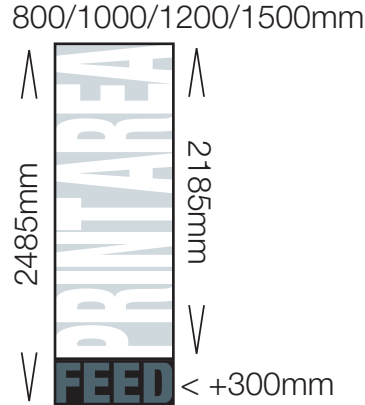

ARENA

DISPLAY SYSTEMS

info@arenaonline.co.uk
www.arenadisplaysystems.co.uk

01933 418364

Advance OLD STYLE

Advance 2

Barracuda OLD STYLE

Discovery

Excalibur OLD STYLE

Hurricane

Imagine OLD STYLE

Original 1

Rollow OLD STYLE

Print Area – The visible area of the final bannerstand.

Feed – This additional area feeds into the stand base and is not visible.

Hem – Folded over to form a pocket these areas are not visible from the front of the system.