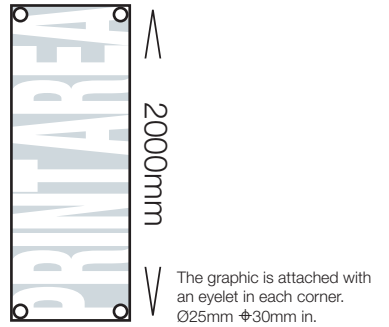

Blizzard

800mm

Boomerang 1800high

600mm

Dash Mega

800/1000mm

Eco

800/1000mm

800mm

The graphic is attached with an eyelet in each corner. Ø25mm ϕ 30mm in.

Wedge

300/600/800/1000mm

Print Area – The visible area of the final bannerstand.

Feed – This additional area feeds into the stand base and is not visible.