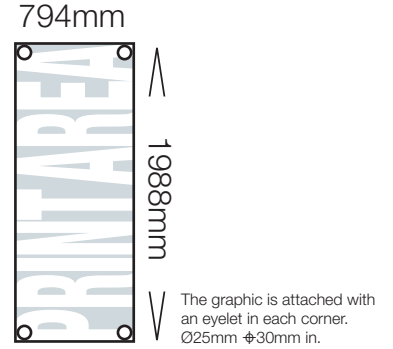

ARENA

DISPLAY SYSTEMS

info@arenaonline.co.uk
www.arenadisplaysystems.co.uk

01933 418364

Expand Quickscreen 3

Fantasy

Hydro 2

Imagine

Lightning

Monsoon

Monsoon EXTEND

Mosquito

Orient

Print Area – The visible area of the final bannerstand.

Feed – This additional area feeds into the stand base and is not visible.

Hem – Folded over to form a pocket these areas are not visible from the front of the system.