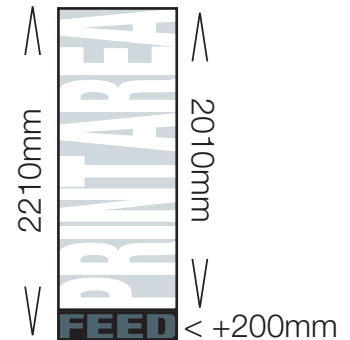

Blizzard

800mm

Boomerang 1800high

600mm

Dash Mega

800/1000mm

Eco

800/1000mm

Excaliber

800/1000mm

Expand M2

850mm

Expand Mediascreen 1

850/1000mm

Print Area – The visible area of the final bannerstand.

Feed – This additional area feeds into the stand base and is not visible.