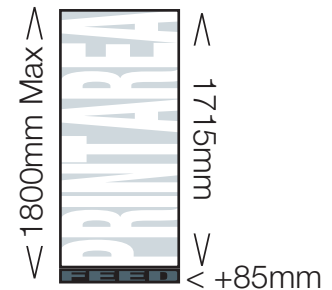

800mm

Stretch

800/1000mm

Uno

400/600/800/1000/1200/1500mm

Uno 2.9

600/800/1000/1200/1500mm

Vortex

800mm

The graphic is attached with an eyelet in each corner. Ø25mm ϕ 30mm in.

Wedge

300/600/800/1000mm

Print Area – The visible area of the final bannerstand.

Feed – This additional area feeds into the stand base and is not visible.