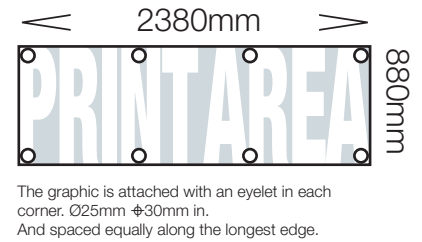

ARENA

DISPLAY SYSTEMS

info@arenaonline.co.uk
www.arenadisplaysystems.co.uk

01933 418364

Expand Quickscreen 3

Fantasy

Hydro 2

Imagine

Lightning

Monsoon

Monsoon EXTEND

Mosquito

Orient

Print Area – The visible area of the final bannerstand.

Feed – This additional area feeds into the stand base and is not visible.

Hem – Folded over to form a pocket these areas are not visible from the front of the system.