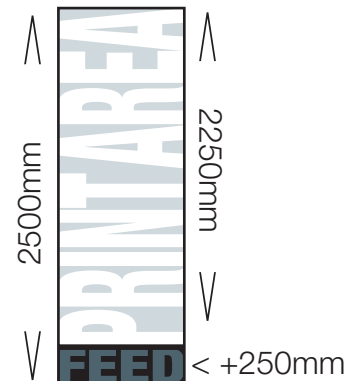

Blizzard

800mm

Boomerang 1800high

600mm

Dash Mega

800/1000mm

Eco

800/1000mm

Excaliber

800/1000mm

Expand M2

850mm

Expand Mediascreen 1

850/1000mm

Print Area – The visible area of the final bannerstand.

Feed – This additional area feeds into the stand base and is not visible.

Hem – Folded over to form a pocket these areas are not visible from the front of the system.

ARENA

DISPLAY SYSTEMS

info@arenaonline.co.uk
www.arenadisplaysystems.co.uk

01933 418364

Expand Quickscreen 3

Fantasy

800mm

The graphic is attached with an eyelet in each corner. Ø25mm ϕ 30mm in.

Wedge

300/600/800/1000mm

Print Area – The visible area of the final bannerstand.

Feed – This additional area feeds into the stand base and is not visible.