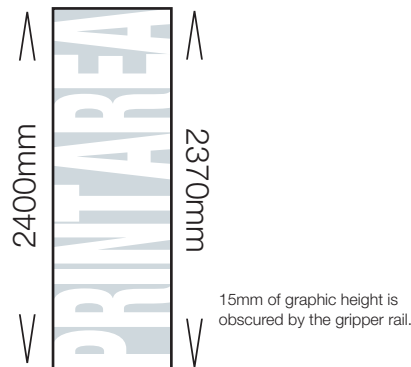

Blizzard

800mm

Boomerang 1800high

600mm

Dash Mega

800/1000mm

Eco

800/1000mm

800mm

The graphic is attached with an eyelet in each corner. Ø25mm ϕ 30mm in.

Wedge

300/600/800/1000mm

Print Area – The visible area of the final bannerstand.

Feed – This additional area feeds into the stand base and is not visible.