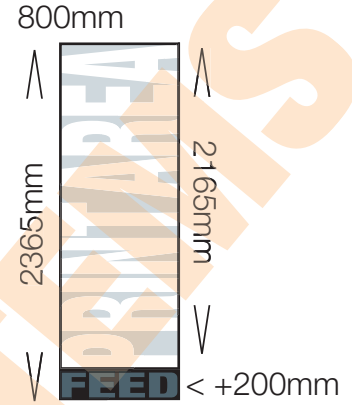

Barracuda OLD STYLE