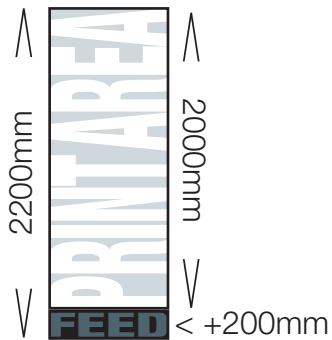

Feed – This additional area feeds into the stand base and is not visible.

Hem – Folded over to form a pocket these areas are not visible from the front of the system.

ARENA

DISPLAY SYSTEMS

info@arenaonline.co.uk
www.arenadisplaysystems.co.uk

01933 418364

Original 2

600/800/1000/1200mm

Original 3

600/800/1000/1200/1500/2000mm

Pacific

800/1000mm

Pull Up

800mm

Stretch

800/1000mm

Uno

400/600/800/1000/1200/1500mm

Uno 2.9

600/800/1000/1200/1500mm

Vortex