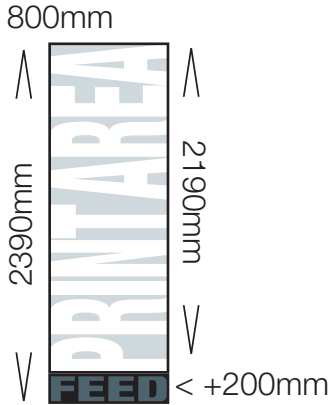

ARENA

DISPLAY SYSTEMS

info@arenaonline.co.uk
www.arenadisplaysystems.co.uk

01933 418364

Advance OLD STYLE