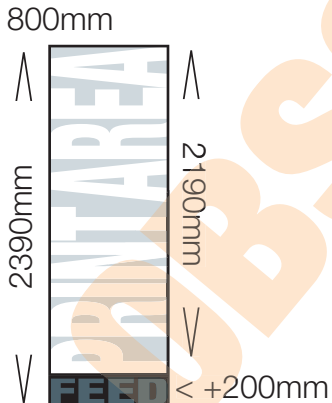

Hem – Folded over to form a pocket these areas are not visible from the front of the system.

ARENA

DISPLAY SYSTEMS

info@arenaonline.co.uk
www.arenadisplaysystems.co.uk

01933 418364

Whirlwind

595mm

The Whirlwind is a double sided A1 swing frame.
The visual area is 585x835mm

Print Area – The visible area of the final bannerstand.

Feed – This additional area feeds into the stand base and is not visible.

Hem – Folded over to form a pocket these areas are not visible from the front of the system.

Excalibur OLD STYLE

Hurricane

Imagine OLD STYLE

Original 1

Rollow OLD STYLE

Print Area – The visible area of the final bannerstand.

Feed – This additional area feeds into the stand base and is not visible.

Hem – Folded over to form a pocket these areas are not visible from the front of the system.