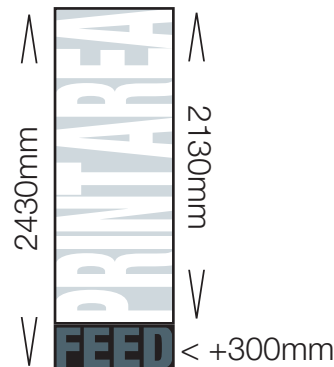

Feed – This additional area feeds into the stand base and is not visible.

Hem – Folded over to form a pocket these areas are not visible from the front of the system.

ARENA

DISPLAY SYSTEMS

info@arenaonline.co.uk
www.arenadisplaysystems.co.uk

01933 418364

Original 2

600/800/1000/1200mm

Original 3

600/800/1000/1200/1500/2000mm

Pacific

800/1000mm

Pull Up

800mm

Stretch

800/1000mm

Uno

400/600/800/1000/1200/1500mm

Uno 2.9

600/800/1000/1200/1500mm

Vortex

800mm

The graphic is attached with an eyelet in each corner. Ø25mm ϕ 30mm in.

Wedge

300/600/800/1000mm

Print Area – The visible area of the final bannerstand.

Feed – This additional area feeds into the stand base and is not visible.