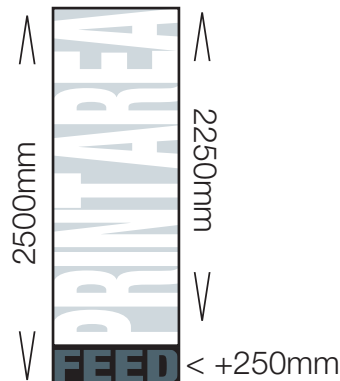

Blizzard

800mm

Boomerang 1800high

600mm

Dash Mega

800/1000mm

Eco

800/1000mm

Excaliber

800/1000mm

Expand M2

850mm

Expand Mediascreen 1

850/1000mm

Print Area – The visible area of the final bannerstand.

Feed – This additional area feeds into the stand base and is not visible.

800mm

The graphic is attached with an eyelet in each corner. Ø25mm ϕ 30mm in.

Wedge

300/600/800/1000mm

Print Area – The visible area of the final bannerstand.

Feed – This additional area feeds into the stand base and is not visible.