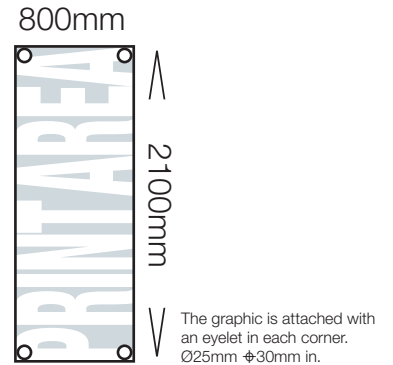

ARENA

DISPLAY SYSTEMS

info@arenaonline.co.uk
www.arenadisplaysystems.co.uk

01933 418364

Advance OLD STYLE

Advance 2

Barracuda OLD STYLE

Discovery

Excalibur OLD STYLE

Hurricane

Imagine OLD STYLE

Original 1

Rollow OLD STYLE

Print Area – The visible area of the final bannerstand.

Feed – This additional area feeds into the stand base and is not visible.

Hem – Folded over to form a pocket these areas are not visible from the front of the system.