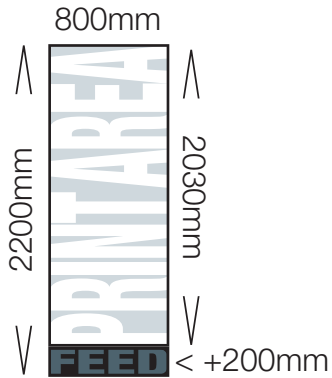

ARENA

DISPLAY SYSTEMS

info@arenaonline.co.uk
www.arenadisplaysystems.co.uk

01933 418364

Rollow